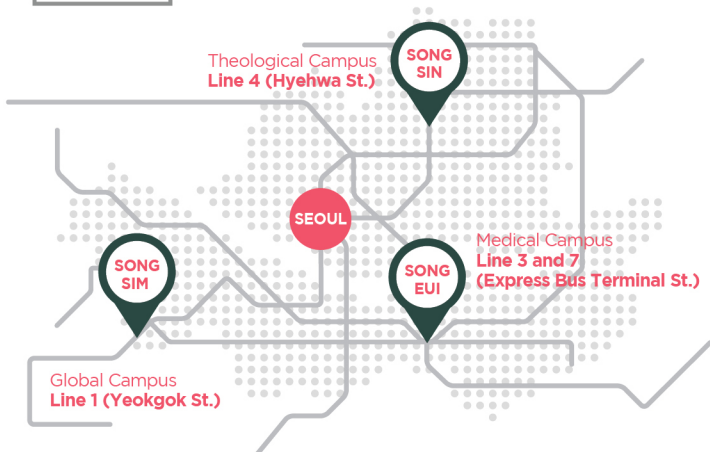

# CUK Campus Location

From Incheon Intl' Airport to  
Songsim Global Campus

**60** minutes

The Catholic University of Korea is a multi-campus school with three distinguished campuses. Each campus has its own fields of specialization. The location of each of the three campuses forms a triangle that encompasses the central districts of Seoul.