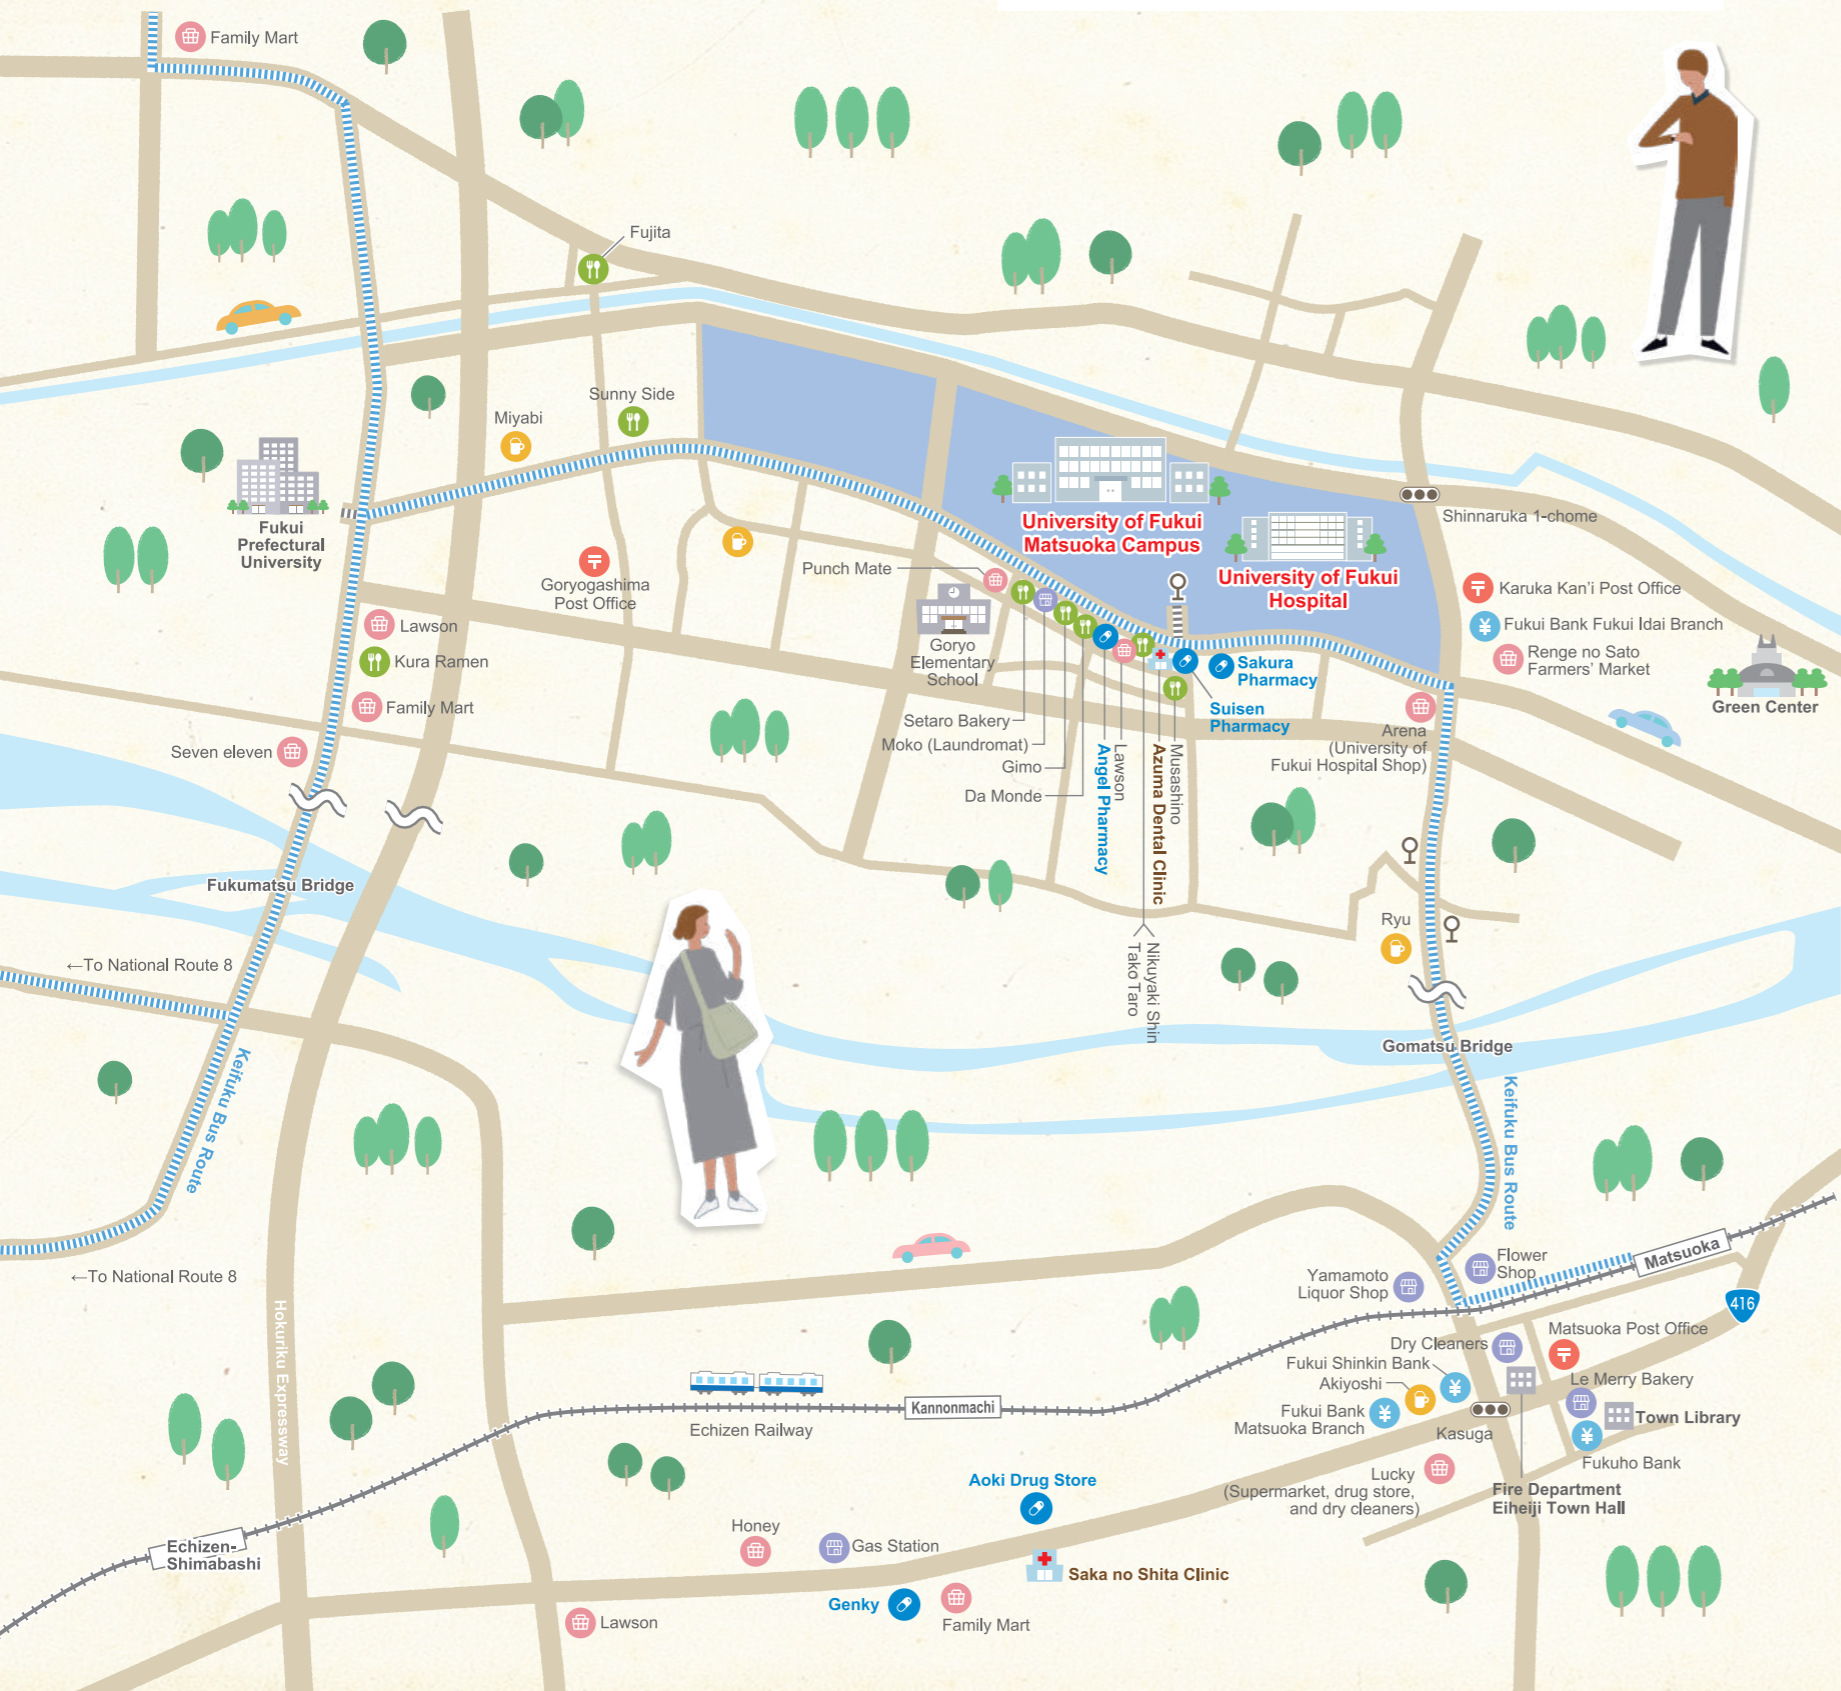

### 16 41 Hospital Outpatient Parking

This is a paid parking area. Students and teachers are requested not to use this parking area.

# Map of the Matsuoka Campus Area

(Accurate as of March 1, 2018)

-  Clinic / Hospital
-  Drug Store / Pharmacy
-  Restaurant / Café
-  Izakaya Restaurant
-  Convenience Store / Supermarket
-  Bank
-  Post Office
-  Other